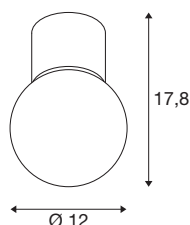

VARYT

ceiling-mounted light, round, 1x max. 6W E14, black

The VARYT ceiling-mounted light brings modern, elegant and exclusive SLV design to every bathroom. The high-quality aluminium and steel-finished lights are available in four trendsetting colours. The white Triplex glass shade emits a homogenous light that transforms any angle into a feel-good oasis. Thanks to its IP44 protection class, the VARYT is naturally also protected against water spray.

TECHNICAL DATA

Item no.	1007607
Socket	E14
Lamp	C35
Number of sockets	1
Lamps included	No
IP Code	IP44
Impact resistance class	IK 02
Assembly	Surface
Assembly details	Ceiling
Primary nominal voltage	220-240V ~50/60Hz
Safety class	I
Wattage	6 W
Minimum ambient temperature	-20 °C
Maximum ambient temperature	40 °C
Temperature at glass (light emission)	27.9 °C
Color	black
Height	17.8 cm
Diameter	12 cm
Net weight	0.52 kg
Gross weight	0.556 kg
BIG WHITE Page	251